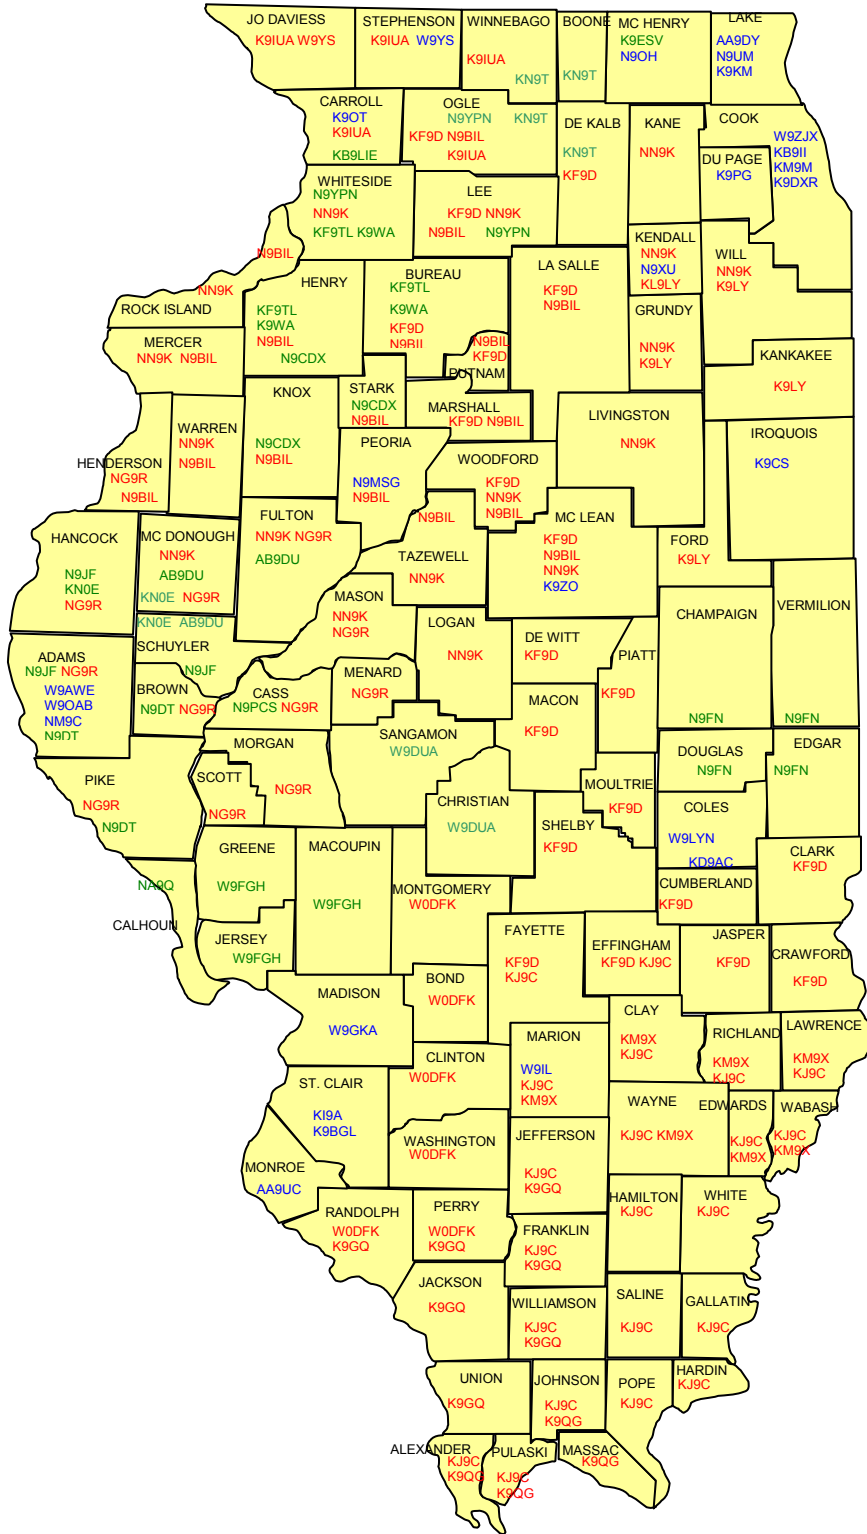

2005 ILLINOIS QSO PARTY PLANNED OPERATIONS

Last updated 10/15/05

- MOBILE:**
 KF9D NN9K K9GQ NG9R N9BIL
 W9YS K9LY K9IUA KJ9C W0DFK
 KM9X
- PORTABLE:**
 KN9T N9FN W9DUA KF9TL N9PCS
 N9JF W9FGH K9WA N9CDX K9ESV
 N9DT KN0E NA9Q KB9LIE
- FIXED:**
 N9UM W9ZJX K19A KB9II N9MSG
 N9OH K9ZO AA9DY W9AWE
 W9OAB W9IL W9GKA K9OT N9XU
 W9LYN KD9AC KM9M W9YS K9CS
 AA9UC K9BGL K9DXR K9PG K9KM
 NM9C